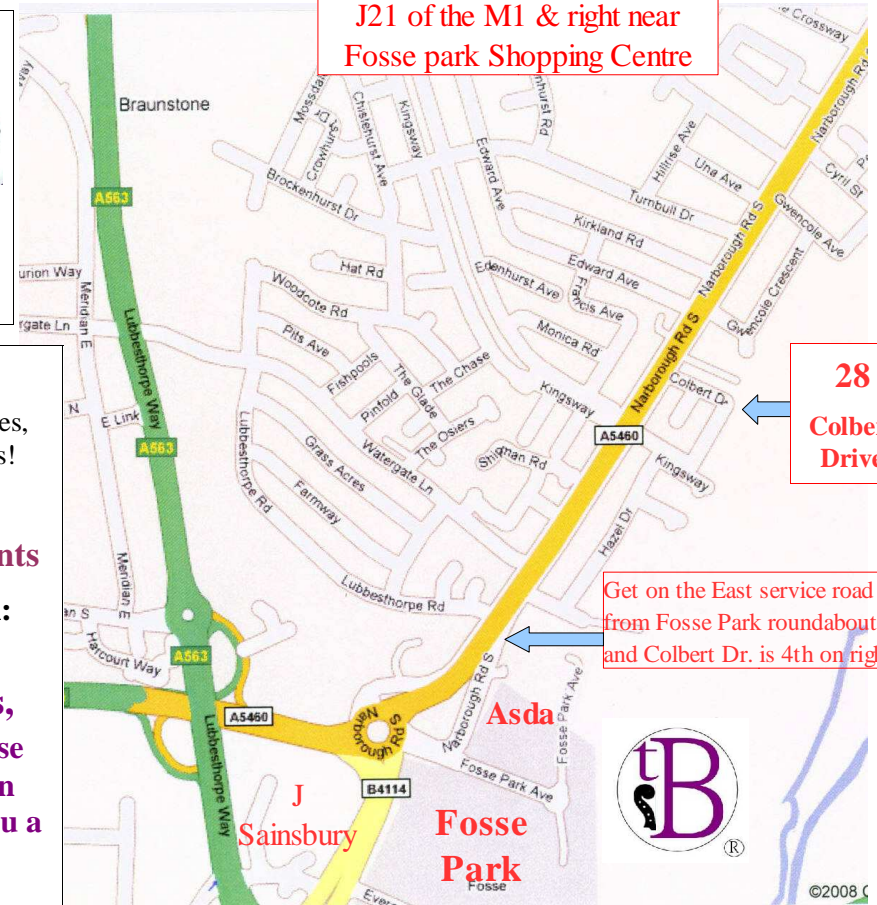

We are easy to find – just off
J21 of the M1 & right near
Fosse park Shopping Centre

Get on the East service road
from Fosse Park roundabout,
and Colbert Dr. is 4th on right

©2008 C