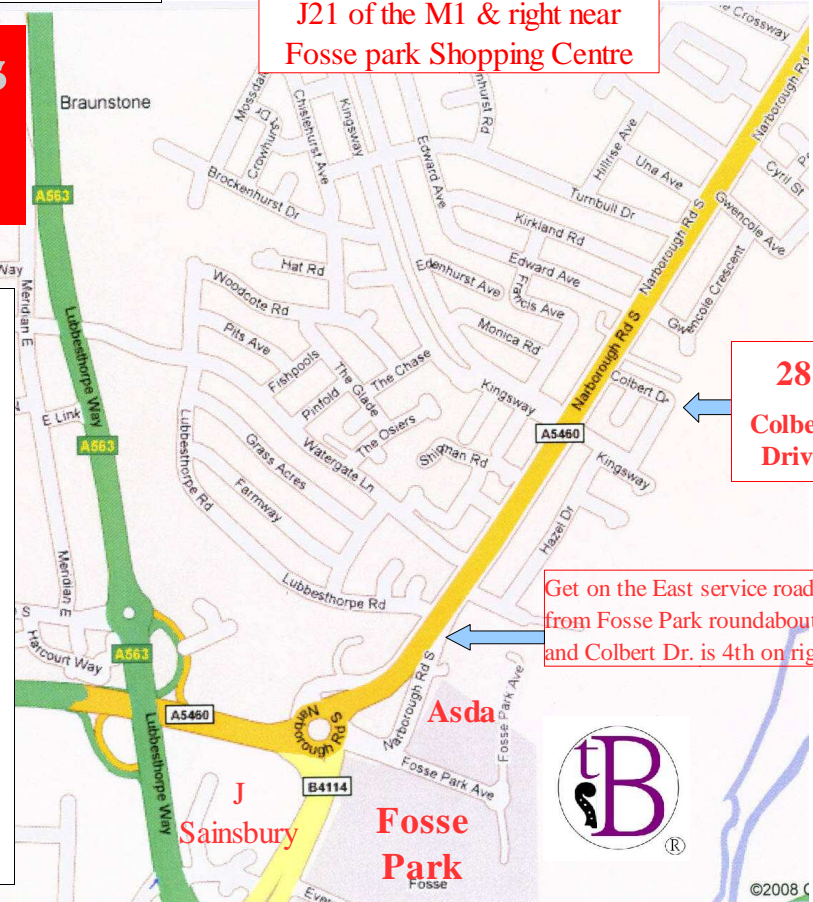

NEW! NEW! NEW!
Hofner VIOLIN
from £120
VIOLAS from
£145

We are easy to find – just off J21 of the M1 & right near Fosse park Shopping Centre

28 Colbert Drive

Get on the East service road from Fosse Park roundabout, and Colbert Dr. is 4th on right